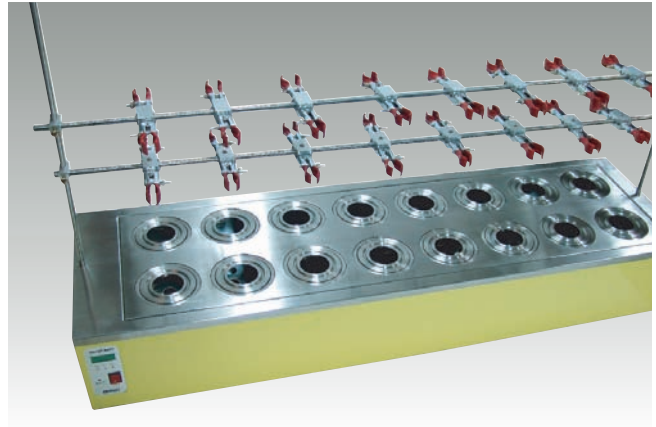

COD WATER BATH

Holder

KBLee 2050

KBLee 2050 Hole Shape

KBLee 2050 Heater

KBLee 2050 Inner Shape

General Features

- Digital PID controller for accurate temperature control.
- Triple adjustable ring lids for various flasks.
- Digital time controller
- Order Made(We, DAIKI can manufacture various COD water bath depending on soxhlet holes.)

Specification

Model	KBLee 2040	KBLee 2050
Dimension(IN)	510 x 365 x 150 mm	1310 x 365 x 150 mm
Dimension(OUT)	780 x 420 x 730 mm	1465 x 425 x 936 mm
Capacity	27.9 Liter	71.7 Liter
Power	220V, 5KW	220V, 8KW
Temperature	Ambient +5°C ~ 100°C	
Material	Bath	Stainless Steel
	Stand	Stainless Steel Frame
	Body	Power Coated Steel
Controller	Digital PID Controller	
Safety	Over Temp. Cut Out / Over Current Leakage Breaker	
Beaker Hole	6 Hole	16 Hole

KBLee 2050 Water Cock

KBLee 2050 Glass Tube

KBLee 2050 Lids

Optional Accessory

- Soxhlet Glass Tube : According to the soxhlet holes, customer can order the soxhlet glass tubes with optional accessory.